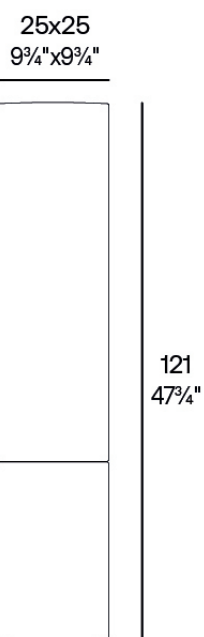

Info

Description

Weight: 7.86 Kg

POSIDONIA Lámpara 25x25x121
POSIDONIA Lamp 9³/₄"x9³/₄"x47³/₄"
54770

Finishes

finishes

Basic

Ref. 54770