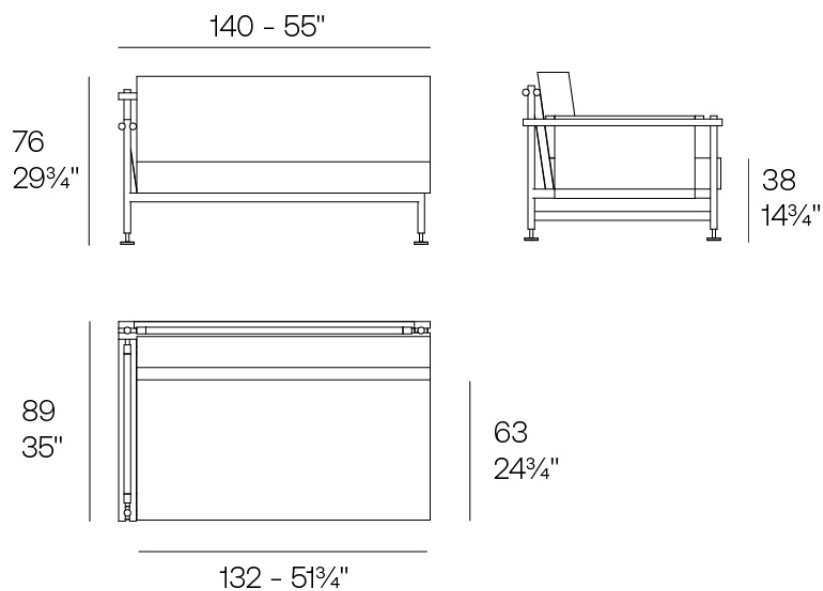

Info

Description

Ramón Esteve has designed an elegant modular sofa with a solid aluminium structure, teak details and polished aluminium legs. Its upholstery, devised for outdoor use,

combines weather resistance with the comfort of an indoor fabric. Available in a varied colour palette, it is versatile to suit both outdoor and indoor spaces.

Weight: 31.28 Kg

HAMPTONS Módulo Derecho
HAMPTONS Right Section