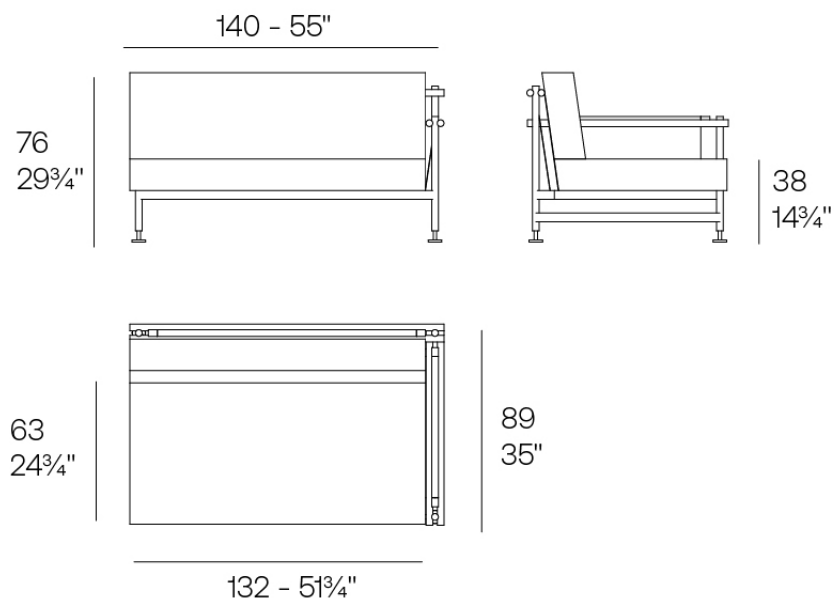

Info

Description

Ramón Esteve has designed an elegant modular sofa with a solid aluminium structure, teak details and polished aluminium legs. Its upholstery, devised for outdoor use,

combines weather resistance with the comfort of an indoor fabric. Available in a varied colour palette, it is versatile to suit both outdoor and indoor spaces.

Weight: 27.46 Kg

HAMPTONS Módulo Izquierdo
HAMPTONS Left Section