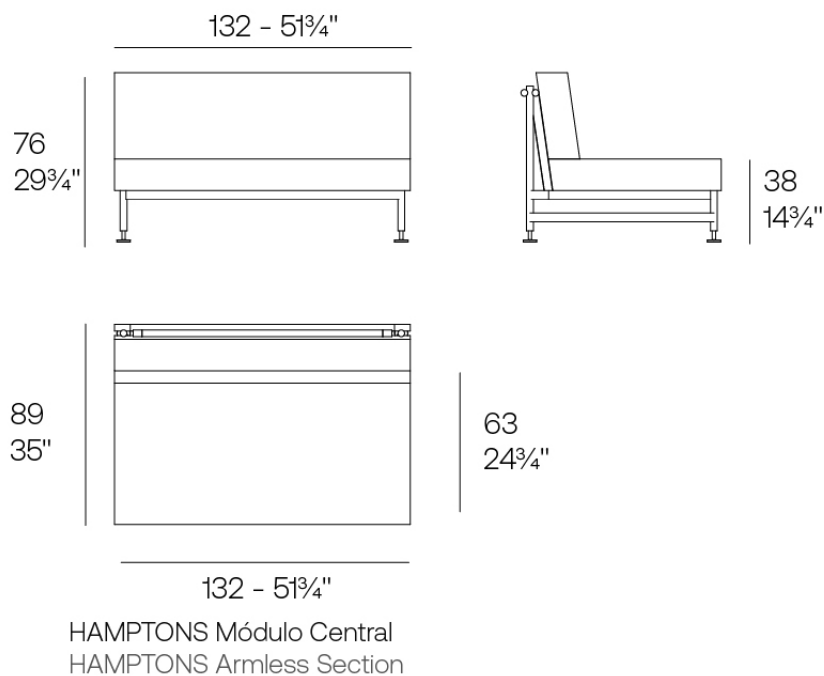

Weight: 30.17 Kg

Finishes

finishes

Aluminium
Ref. 54804

white

gray

anthracite

black