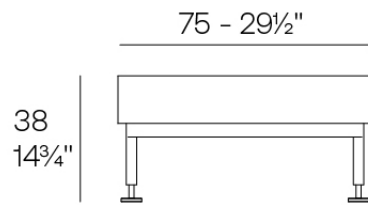

combines weather resistance with the comfort of an indoor fabric. Available in a varied colour palette, it is versatile to suit both outdoor and indoor spaces.

Weight: 24.99 Kg

HAMPTONS Puff
HAMPTONS Puff