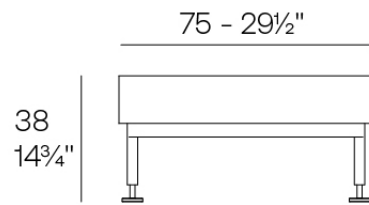

Weight: 24.99 Kg

HAMPTONS Puff
HAMPTONS Puff

Finishes

finishes

Aluminium
Ref. 54808

white

gray

anthracite