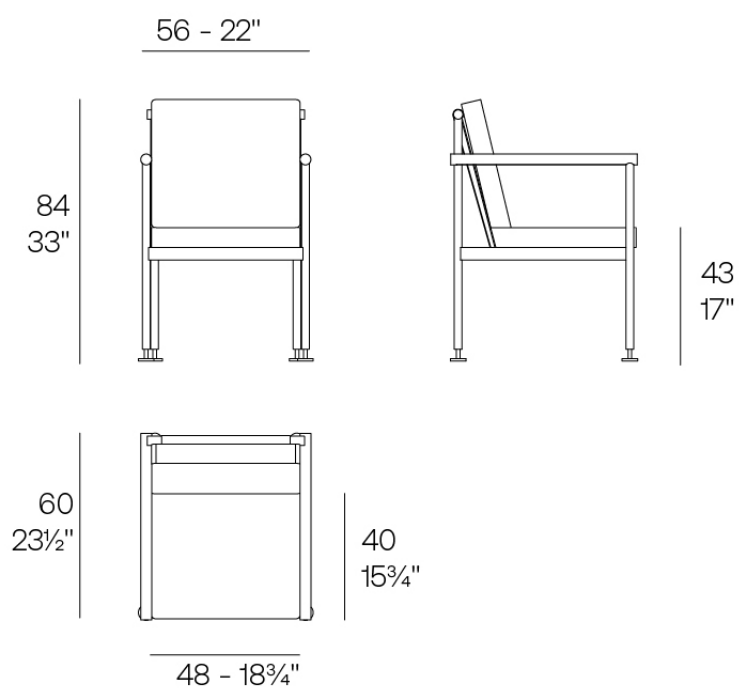

Info

Description

Weight: 7.47 Kg

HAMPTONS Silla
HAMPTONS Dining chair

Finishes

finishes

Aluminium
Ref. 54816

white