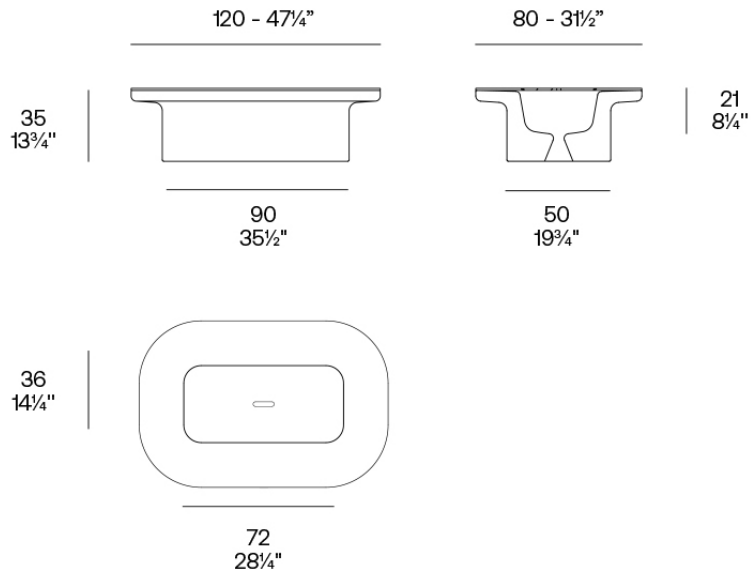

Weight: 16 Kg

Luna. Mesa Almacenaje
Luna. Storage Table
54852

Finishes

finishes

Basic

Ref. 54852

white 2001

black 2002