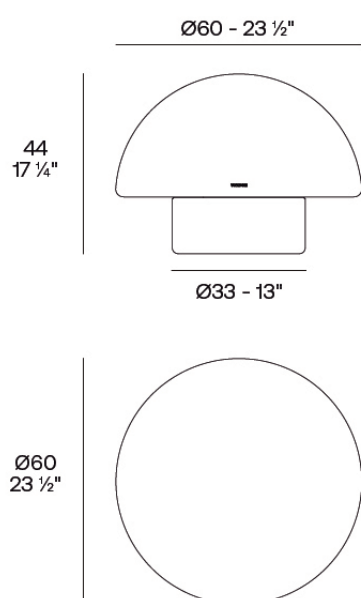

Info

Description

Weight: 5.2 Kg

Luna. Lámpara $\text{Ø}60 \times 44$ cm
Luna. Lamp $23 \frac{1}{2}" \times 17 \frac{1}{4}"$
54861

Finishes

finishes

Basic

Ref. 54861