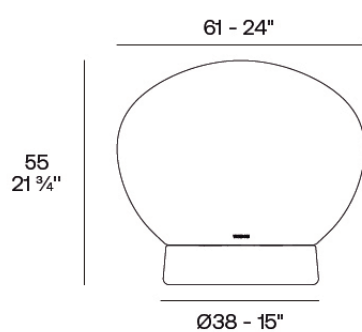

### Description

Weight: 6.9 Kg

Luna. Lámpara 61x61x55 cm  
Luna. Lamp 24" x 24" x 21 3/4"  
54863