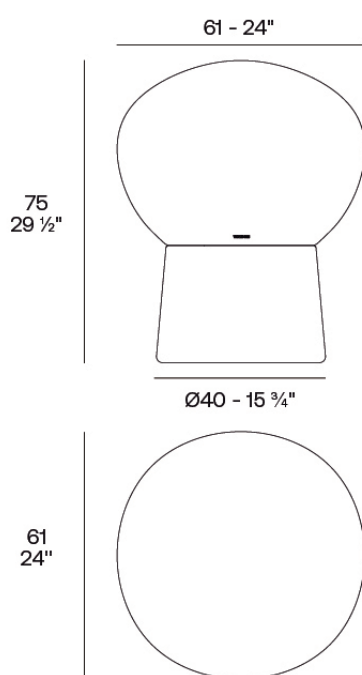

Info

Description

Weight: 8 Kg

Luna. Lámpara 61x61x75 cm
Luna. Lamp 24" x 24" x 29 1/2"
54864

Finishes

finishes

Basic

Ref. 54864