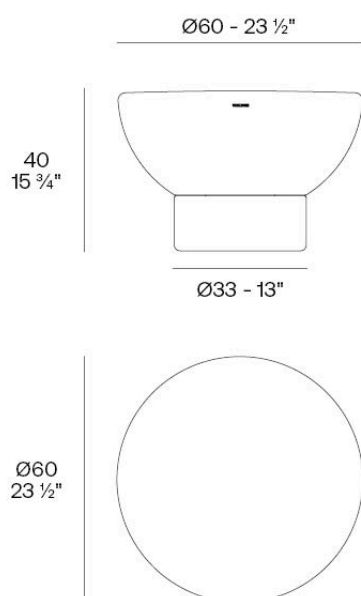

Info

Description

Weight: 5.2 Kg

Luna. Mesa baja Ø60x40 cm
Luna. Low table 23 1/2" x 15 3/4"
54866

Finishes

finishes

Basic

Ref. 54866