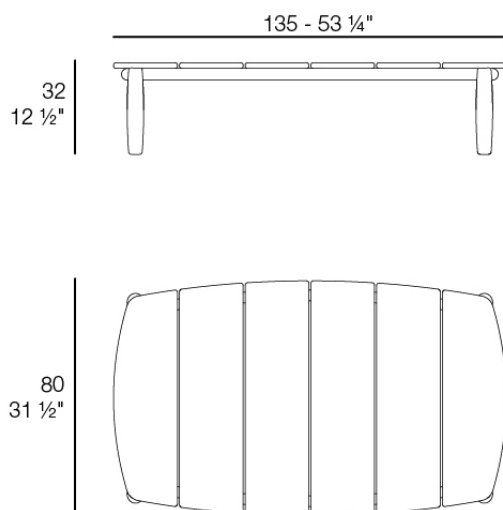

Info

Description

Weight: 20 Kg

FUSTA Mesa
FUSTA Table
Ref. 54871

Finishes

finishes

Teak Wood
Ref. 54871

natural teak