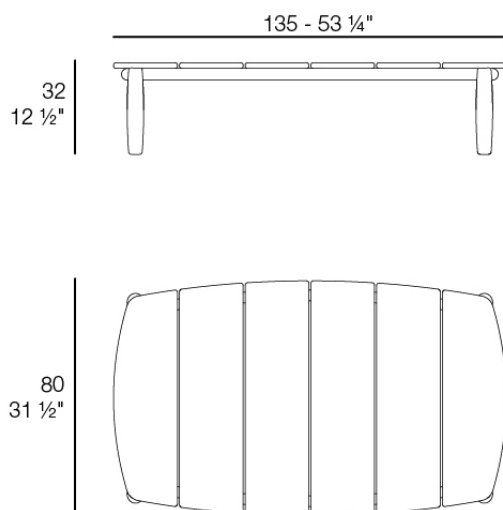

Info

Description

Weight: 19 Kg

FUSTA Mesa
FUSTA Table
Ref. 54871

Finishes

finishes

Teak

Ref. 54871