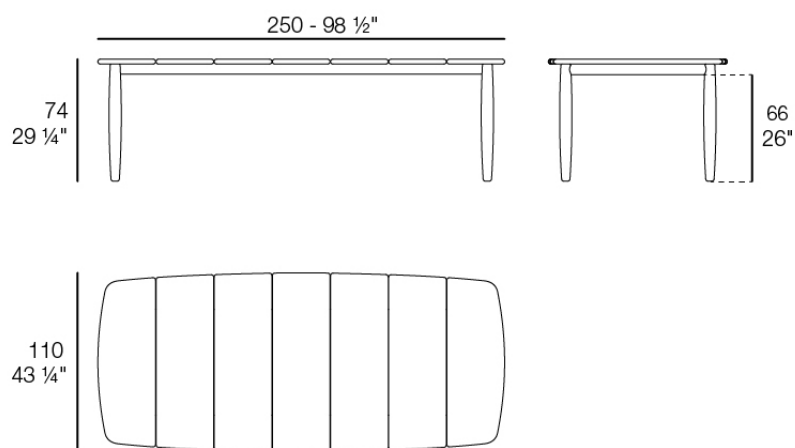

### Description

Weight: 87.5 Kg

FUSTA Mesa Comedor  
FUSTA Dining Table  
Ref. 54875