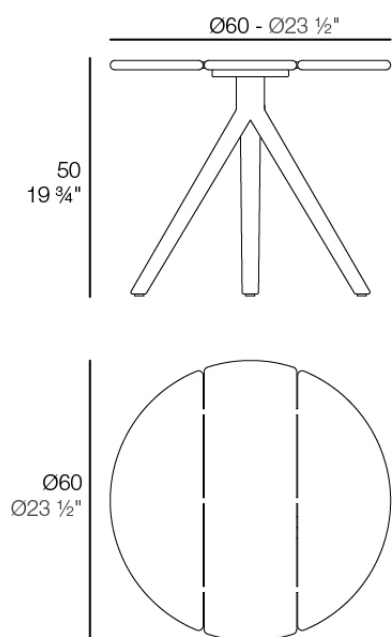

## Fusta side table ø60x50h

by Ramón Esteve

Fusta is a contemporary reinterpretation of wood. It doesn't imitate it — it translates it. It takes its warmth, its rhythm, and its connection to the landscape and carries them into a modern language designed to endure outdoors.

### Description

Weight: 7 Kg

FUSTA Mesa Baja Ø60  
FUSTA Low Table Ø23 1/2"  
Ref. 54878