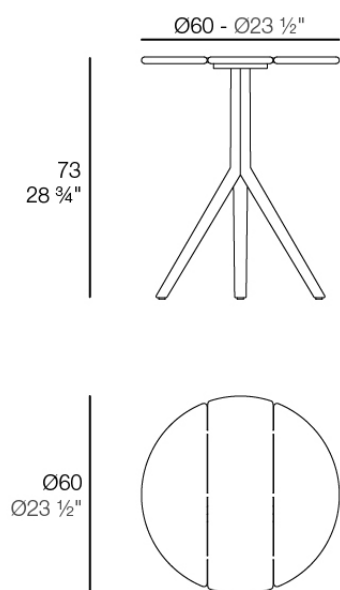

Fusta side table ø60x73h

by Ramón Esteve

Fusta is a contemporary reinterpretation of wood. It doesn't imitate it — it translates it. It takes its warmth, its rhythm, and its connection to the landscape and carries them into a modern language designed to endure outdoors.

Info

Description

Weight: 7.5 Kg

FUSTA Mesa $\text{Ø}60$
FUSTA Table $\text{Ø}23 \frac{1}{2}"$
Ref. 54880

Finishes

finishes

Teak wood
Ref. 54880

natural teak