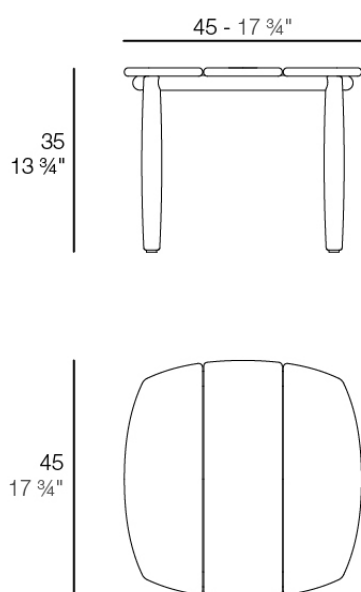

Info

Description

Weight: 3.5 Kg

FUSTA Mesa Tumbona
FUSTA Sunlounger Table
Ref. 54881