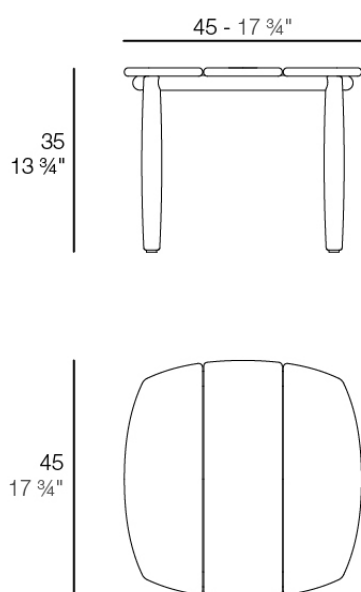

Info

Description

Weight: 3.5 Kg

FUSTA Mesa Tumbona
FUSTA Sunlounger Table
Ref. 54881

Finishes

finishes

Teak wood
Ref. 54881

natural teak