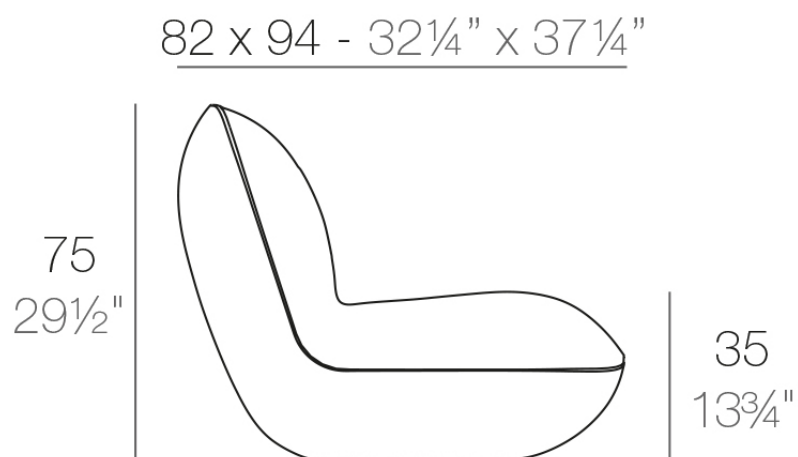

Info

Description

Made of polyethylene resin by rotational moulding. 100% Recyclable. Item suitable for indoor and outdoor use. Available in different finishes.

Weight: 16 Kg

PILLOW Butaca
PILLOW Lounge Chair