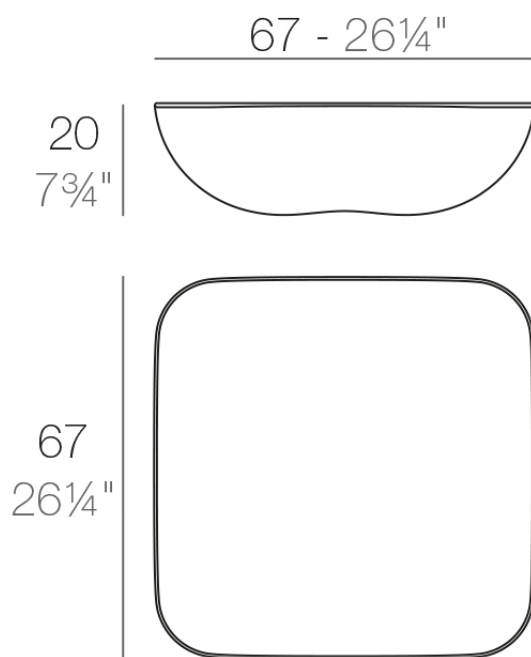

### Description

Made of polyethylene resin by rotational moulding. 100% Recyclable. Item suitable for indoor and outdoor use. Available in different finishes.

Weight: 5 Kg

PILLOW Mesa Baja  
PILLOW Low Table