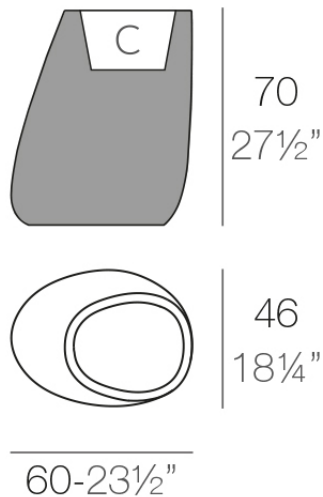

Info

Description

Pot made of polyethylene resin by rotational moulding. 100% Recyclable. Item suitable for indoor and outdoor use. Available in different finishes.

Weight: 8 Kg

STONE Macetero 70

STONE Planter 70

C = 20 L (9 x 23 cm)

C = 5 1/2 gal (4 x 10 1/2")