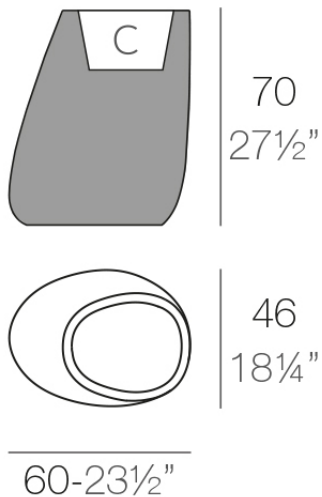

Info

Description

Pot made of polyethylene resin by rotational moulding. 100% Recyclable. Item suitable for indoor and outdoor use. Available in different finishes.

Weight: 8 Kg

STONE Macetero 70

STONE Planter 70

C = 20 L (9 x 28 cm)

C = 5 1/2 gal (4 x 10 1/2")

Finishes

finishes

Basic

Ref. 55009A

Matt Polyethylene

Self-Watering