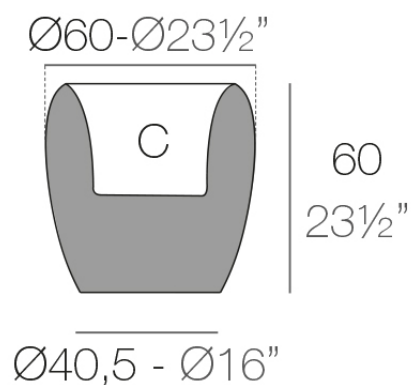

Info

Description

Pots made of polyethylene resin by rotational moulding. 100% Recyclable. Item suitable for indoor and outdoor use. Available in different finishes.

Weight: 10.02 Kg

BLOW Macetero 60

C = 28 L