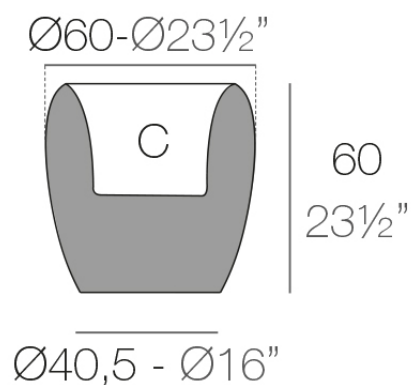

Info

Description

Pots made of polyethylene resin by rotational moulding. 100% Recyclable. Item suitable for indoor and outdoor use. Available in different finishes.

Weight: 10.02 Kg

BLOW Macetero 60

C = 28 L

BLOW Planter 60

C = $7\frac{1}{2}$ gal

Finishes

finishes

Basic

Ref. 55018A

white 2001

black 2002