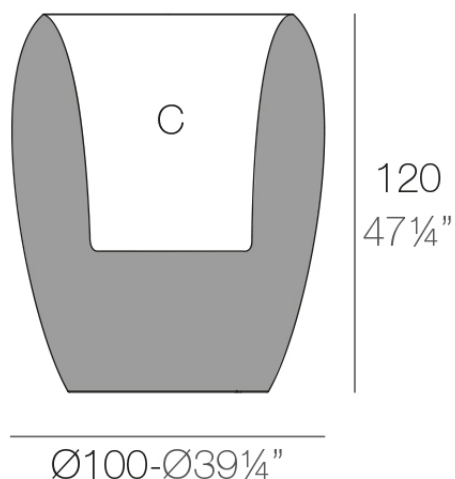

Info

Description

Pots made of polyethylene resin by rotational moulding. 100% Recyclable. Item suitable for indoor and outdoor use. Available in different finishes.

Weight: 38.08 Kg

BLOW Macetero 100x120
BLOW Planter 100x120

C = Ø78 x 55 cm
C = Ø30³/₄" x 21³/₄"

Finishes

finishes

Basic

Ref. 55020A

white 2001

black 2002

ecru 2003