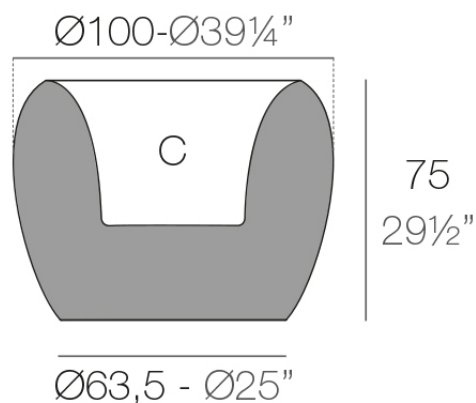

Info

Description

Pots made of polyethylene resin by rotational moulding. 100% Recyclable. Item suitable for indoor and outdoor use. Available in different finishes.

Weight: 25.08 Kg

BLOW Macetero 100x75

BLOW Planter 100x75

C = 104 L

C = $27\frac{1}{2}$ gal

Finishes

finishes

Basic

Ref. 55021A

white 2001

black 2002