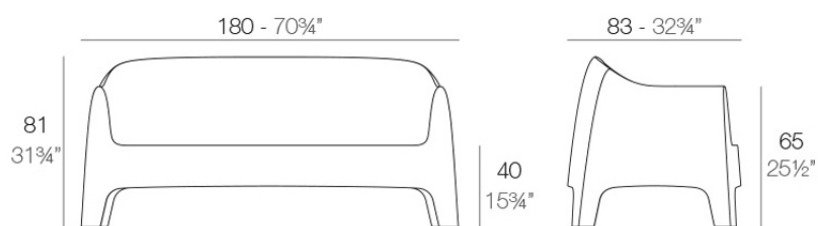

Info

Description

Made of injected polypropylene with mineral additives. Stackable. Available in several colors. Item suitable for indoor and outdoor use.

Weight: 30 Kg

SOLID Sofa
SOLID Sofá

Finishes

finishes