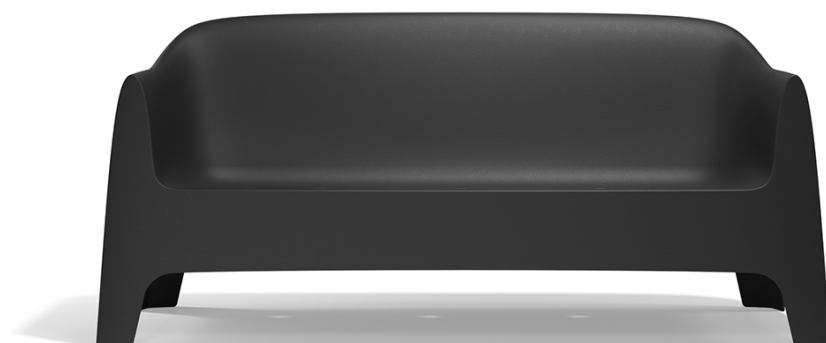

Solid sofa 3 pax

by Stefano Giovannoni

Solid outdoor furniture collection, designed by Stefano Giovannoni for Vondom. It's a group of items which, although **being light offer stability** thanks to their geometric and well-defined cut, as if they were sculpted from stone.

Info

Description

Made of injected polypropylene with mineral additives. Stackable. Available in several colors. Item suitable for indoor and outdoor use.

Weight: 30 Kg

SOLID Sofa
SOLID Sofá

Finishes

finishes

Basic

Ref. 55022

white

black

ecru

Available in various colors

fabric

BAIONA