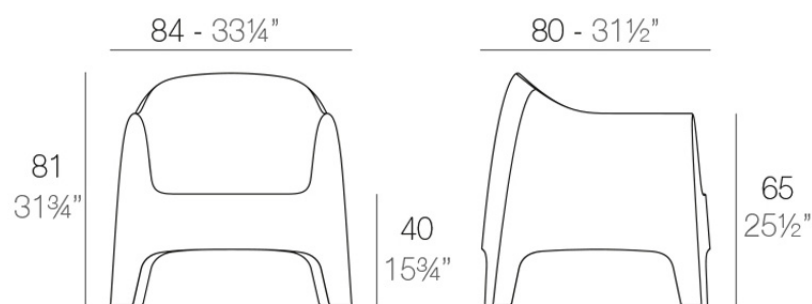

Info

Description

Made of injected polypropylene with mineral additives. Stackable. Available in several colors. Item suitable for indoor and outdoor use.

Weight: 13.5 Kg

SOLID Lounge Chair
SOLID Butaca

Finishes