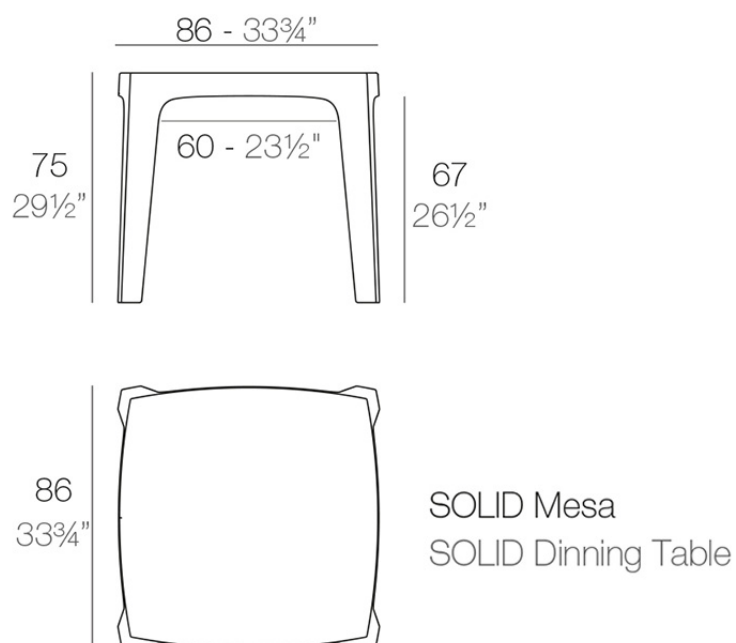

### Description

Made of injected polypropylene with mineral additives. Stackable. Available in several colors. Item suitable for indoor and outdoor use.

Weight: 11 Kg