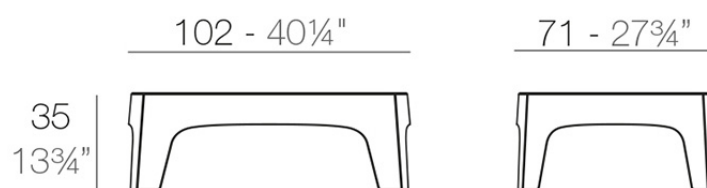

Info

Description

Made of injected polypropylene with mineral additives. Stackable. Available in several colors. Item suitable for indoor and outdoor use.

Weight: 10 Kg

SOLID Mesa Baja
SOLID Low Table

Finishes