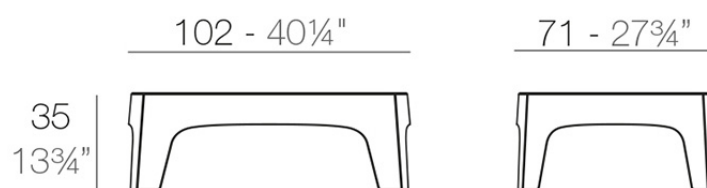

Info

Description

Made of injected polypropylene with mineral additives. Stackable. Available in several colors. Item suitable for indoor and outdoor use.

Weight: 10 Kg

SOLID Mesa Baja
SOLID Low Table