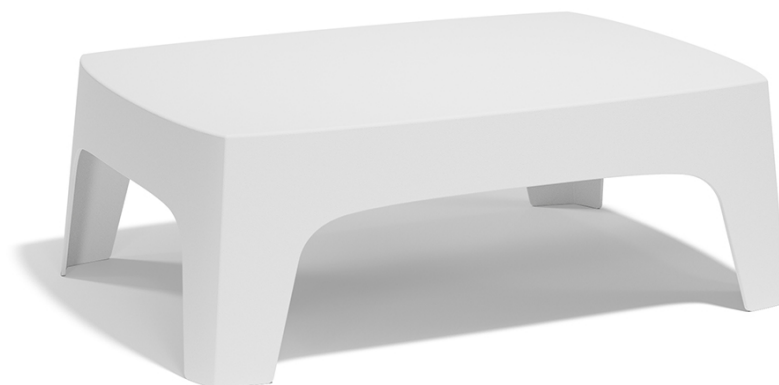

## Solid coffee table

by Stefano Giovannoni

Solid outdoor furniture collection, designed by Stefano Giovannoni for Vondom. It's a group of items which, although **being light offer stability** thanks to their geometric and well-defined cut, as if they were sculpted from stone.

### Description

Made of injected polypropylene with mineral additives. Stackable. Available in several colors. Item suitable for indoor and outdoor use.

Weight: 10 Kg

SOLID Mesa Baja  
SOLID Low Table