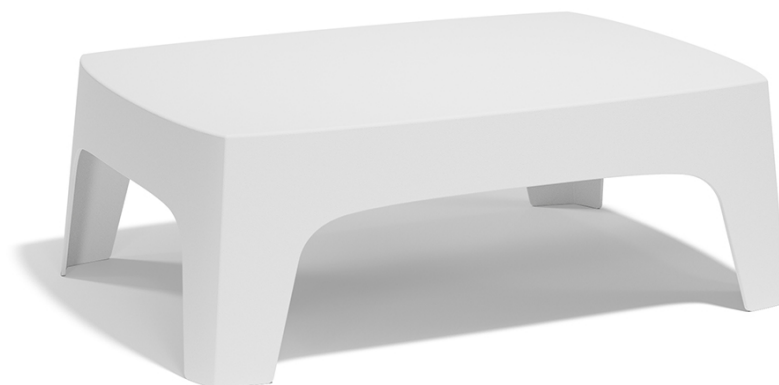

Solid coffee table

by Stefano Giovannoni

Solid outdoor furniture collection, designed by Stefano Giovannoni for Vondom. It's a group of items which, although **being light offer stability** thanks to their geometric and well-defined cut, as if they were sculpted from stone.

Info

Description

Made of injected polypropylene with mineral additives. Stackable. Available in several colors. Item suitable for indoor and outdoor use.

Weight: 10 Kg

SOLID Mesa Baja
SOLID Low Table

Finishes

finishes

Basic

Ref. 55026

white

black

ecru

Available in various colors

Ambients