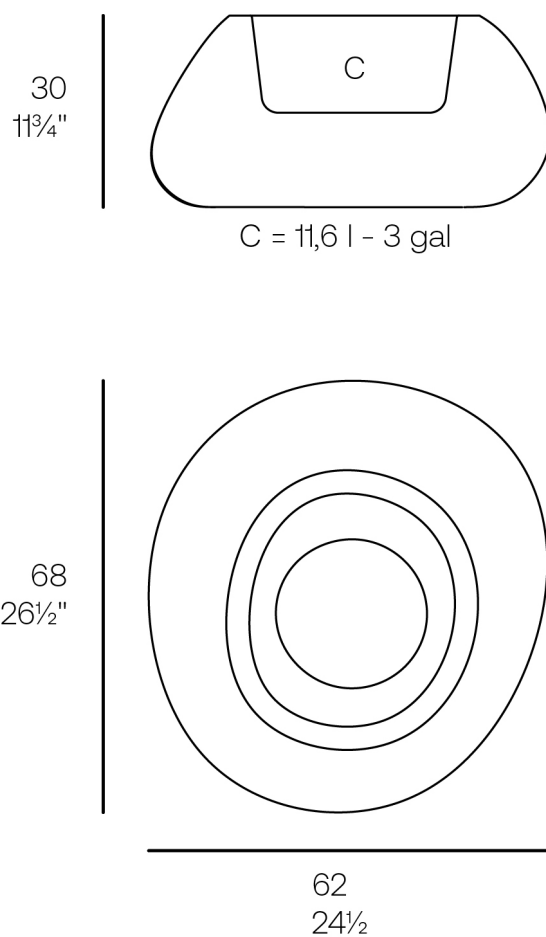

Info

Description

Weight: 5.56 Kg

STONE Macetero 62 x 68 x 30
STONE Planter 24 1/2" x 26 1/2" x 11 3/4"

Finishes

finishes

Basic

Ref. 55028A