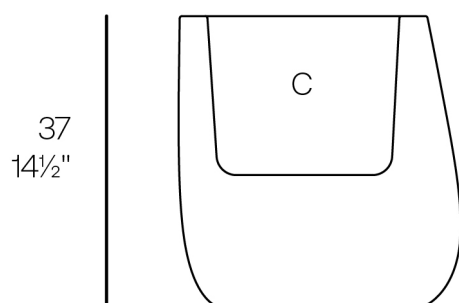

Info

Description

Weight: 3.58 Kg

C = 9,2 l - 2½ gal

36
14¼"

STONE Macetero 36 x 41 x 37
STONE Planter 14¼" x 16¼" x 14½"

Finishes

finishes