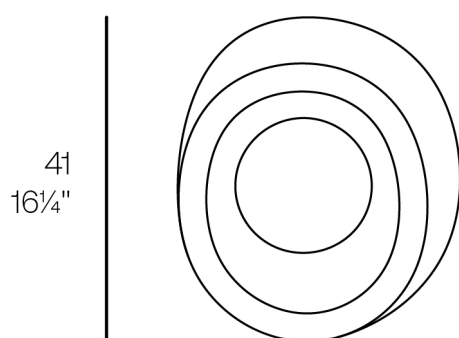

Info

Description

Weight: 3.58 Kg

C = 9,2 l - 2½ gal

36
14¼"

STONE Macetero 36 x 41 x 37
STONE Planter 14¼" x 16¼" x 14½"

Finishes

finishes