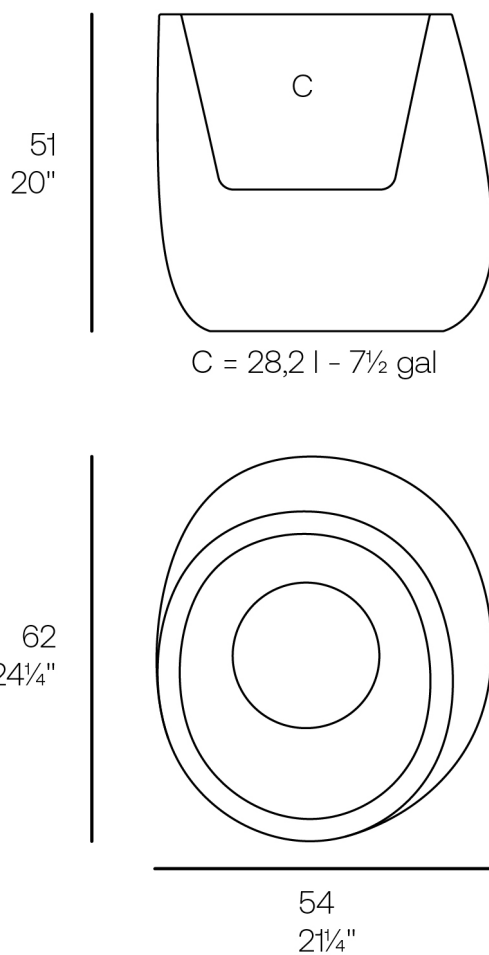

Info

Description

Weight: 7.32 Kg

STONE Macetero 54 x 62 x 51
STONE Planter 21¼" x 24¼" x 20"

Finishes

finishes

Basic

Ref. 55030A