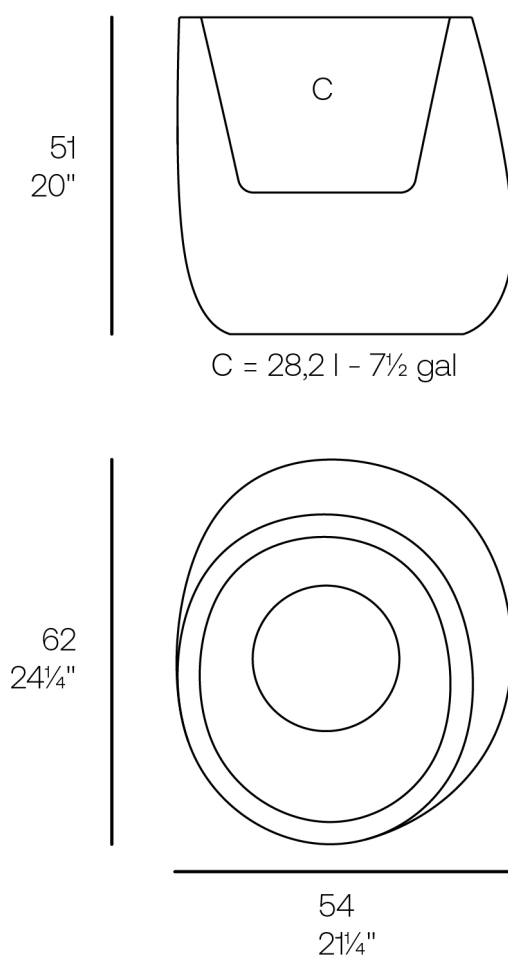

Info

Description

Weight: 7.32 Kg

STONE Macetero 54 x 62 x 51
STONE Planter 21¼" x 24¼" x 20"

Finishes

finishes

Basic

Ref. 55030A