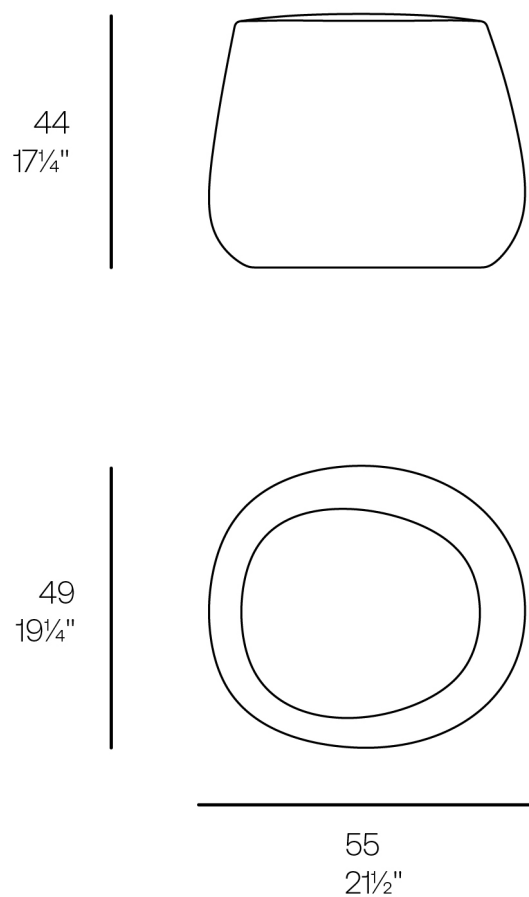

Info

Description

Weight: 4.63 Kg

STONE Taburete 55x 49 x 44
STONE Stool 21 1/2" x 19 1/4" x 17 1/4"

Finishes

finishes

Basic

Ref. 55032