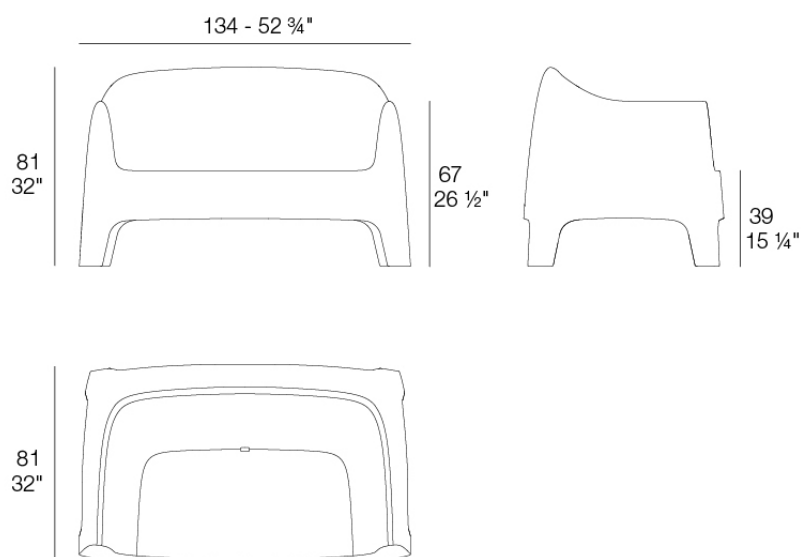

Info

Description

Weight: 19 Kg

SOLID Sofa
SOLID Sofa
Ref. 55034

Finishes

finishes

Basic

Ref. 55034