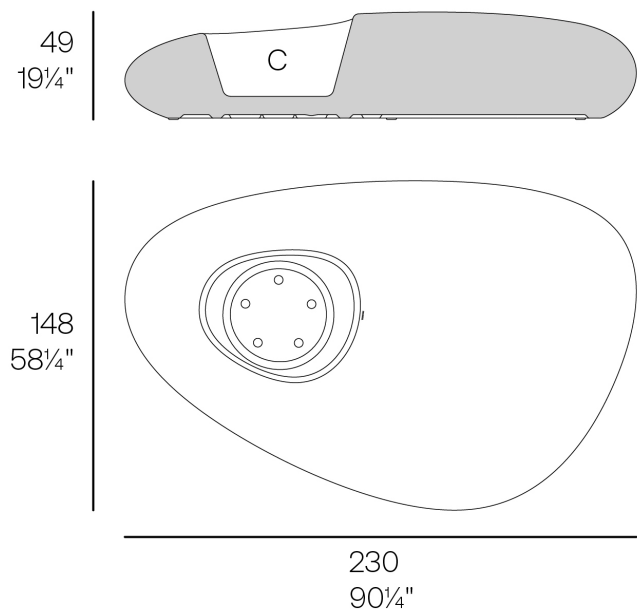

Info

Description

Weight: 50 Kg

STONE Banco
STONE Bench
Ref. 55035

C = 69 L
C = 18 1/4 gal

Finishes

finishes

Basic