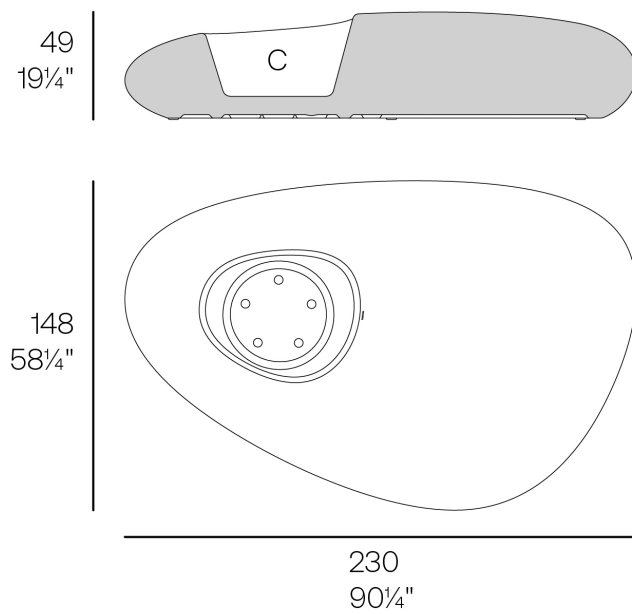

Info

Description

Weight: 50 Kg

STONE Banco
STONE Bench
Ref. 55035

C = 69 L
C = 18 1/4 gal

Finishes

finishes

Basic