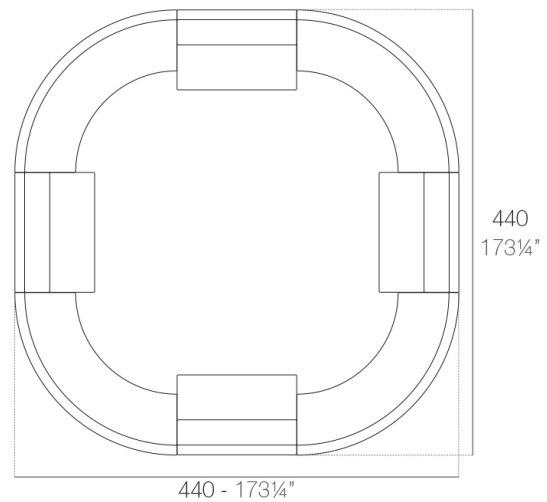

Info

Description

Made of polyethylene resin by rotational moulding. 100% Recyclable. Item suitable for indoor and outdoor use. Available in different finishes.

Weight: 60.2 Kg

FIESTA Barra curva
FIESTA Curved counter

Combinations

2 x 56001 180 Barra - 180 Counter
4 x 56002 Barra curva - Curved counter

4 x 56002 Barra curva - Curved counter

2 x 56023 120 Barra - 120 Counter
4 x 56002 Barra curva - Curved counter

4 x 56023 120 Barra - 120 Counter
4 x 56002 Barra curva - Curved counter