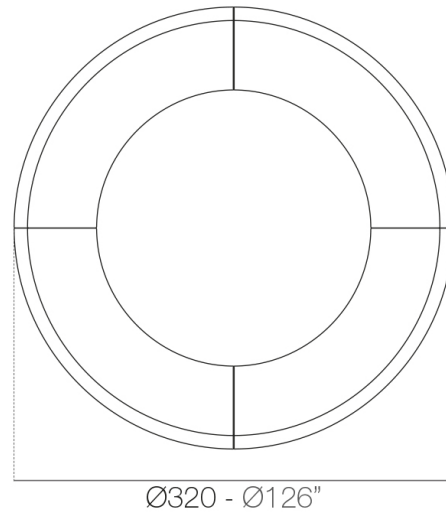

4 x 56002 Barra curva - Curved counter