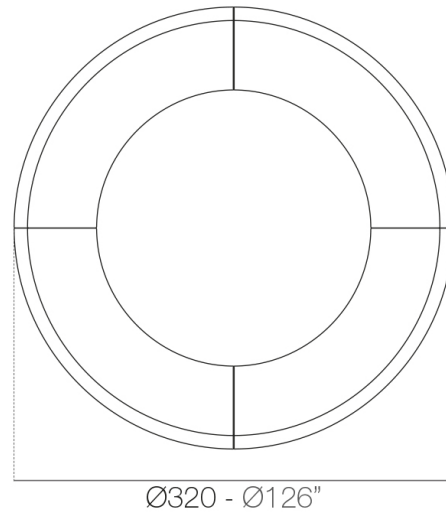

Info

Description

Made of polyethylene resin by rotational moulding. 100% Recyclable. Item suitable for indoor and outdoor use. Available in different finishes.

Weight: 60.2 Kg

FIESTA Barra curva
FIESTA Curved counter

Combinations

2 x 56001 180 Barra - 180 Counter
4 x 56002 Barra curva - Curved counter

4 x 56002 Barra curva - Curved counter

2 x 56023 120 Barra - 120 Counter
4 x 56002 Barra curva - Curved counter

4 x 56023 120 Barra - 120 Counter
4 x 56002 Barra curva - Curved counter