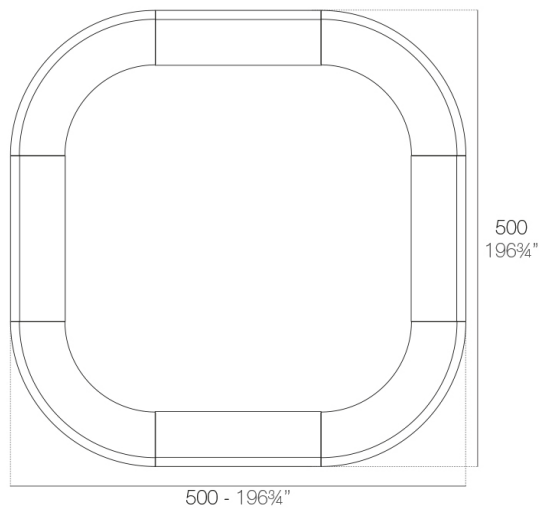

VONDOM

- 4 x 56001 Barra - 180 Counter
- 4 x 56002 Barra curva - Curved counter