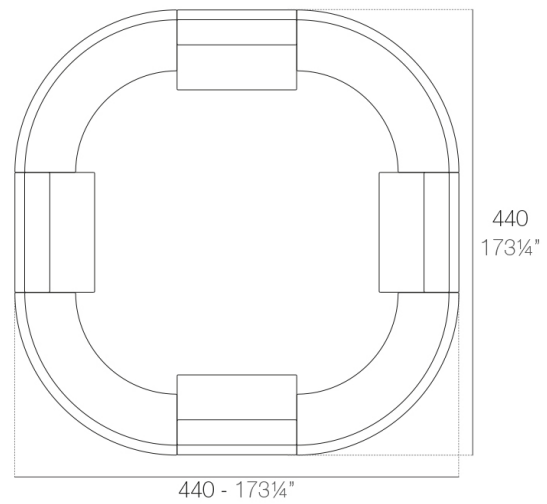

Info

Description

Made of polyethylene resin by rotational moulding. 100% Recyclable. Item suitable for indoor and outdoor use. Available in different finishes.

Weight: 60.2 Kg

FIESTA Barra curva
FIESTA Curved counter

Combinations

2 x 56001 180 Barra - 180 Counter
4 x 56002 Barra curva - Curved counter

4 x 56002 Barra curva - Curved counter

2 x 56023 120 Barra - 120 Counter
4 x 56002 Barra curva - Curved counter

4 x 56023 120 Barra - 120 Counter
4 x 56002 Barra curva - Curved counter