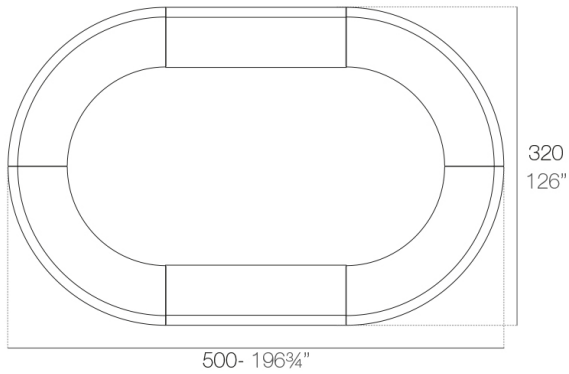

Info

Description

Made of polyethylene resin by rotational moulding. 100% Recyclable. Item suitable for indoor and outdoor use. Available in different finishes.

Weight: 60.2 Kg

FIESTA Barra curva
FIESTA Curved counter

Combinations

2 x 56001 180 Barra - 180 Counter
4 x 56002 Barra curva - Curved counter

4 x 56002 Barra curva - Curved counter

2 x 56023 120 Barra - 120 Counter
4 x 56002 Barra curva - Curved counter

4 x 56023 120 Barra - 120 Counter
4 x 56002 Barra curva - Curved counter