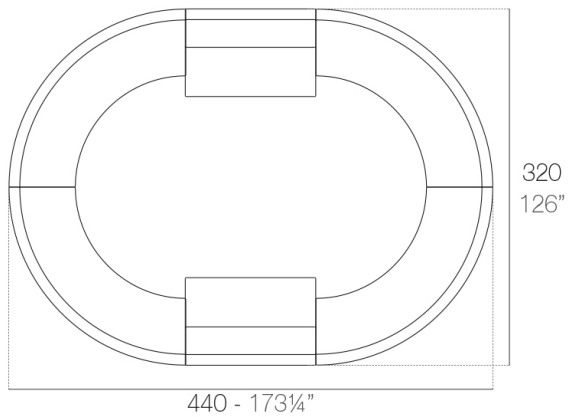

Info

Description

Made of polyethylene resin by rotational moulding. 100% Recyclable. Item suitable for indoor and outdoor use. Available in different finishes.

Weight: 60.2 Kg

FIESTA Barra curva
FIESTA Curved counter

Combinations

2 x 56001 180 Barra - 180 Counter
4 x 56002 Barra curva - Curved counter

4 x 56002 Barra curva - Curved counter

2 x 56023 120 Barra - 120 Counter
4 x 56002 Barra curva - Curved counter

4 x 56023 120 Barra - 120 Counter
4 x 56002 Barra curva - Curved counter