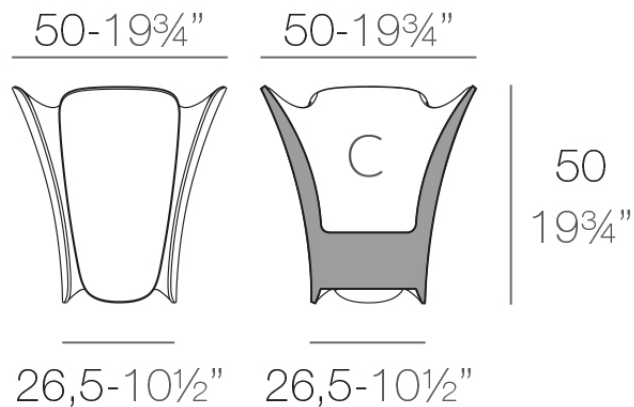

Info

Description

Pot made of polyethylene resin by rotational moulding. 100% Recyclable. Item suitable for indoor and outdoor use. Available in different finishes.

Weight: 5.02 Kg

PEZZETTINA Maceta 50

C = 18 L

PEZZETTINA Planter 50

C = 4³/₄ gal

Finishes

finishes

Basic

Ref. 56006A

white 2001

black 2002