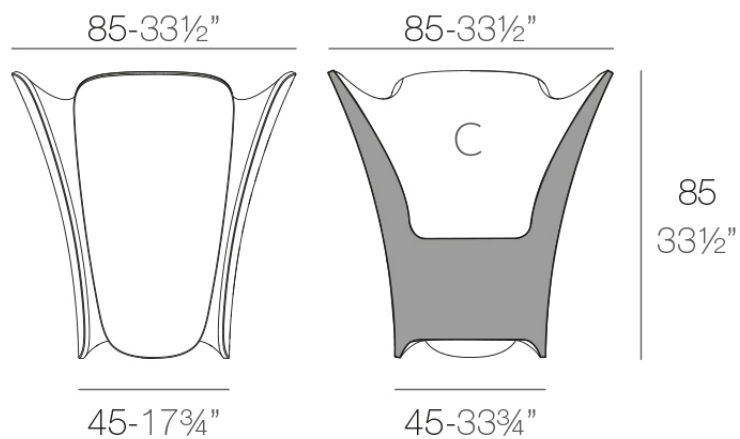

Info

Description

Pot made of polyethylene resin by rotational moulding. 100% Recyclable. Item suitable for indoor and outdoor use. Available in different finishes.

Weight: 14 Kg

PEZZETTINA Maceta 85
PEZZETTINA Planter 85

C = 78 L
C = 20½ gal

Finishes

finishes

Basic

Ref. 56008A

white 2001

black 2002

ecru 2003