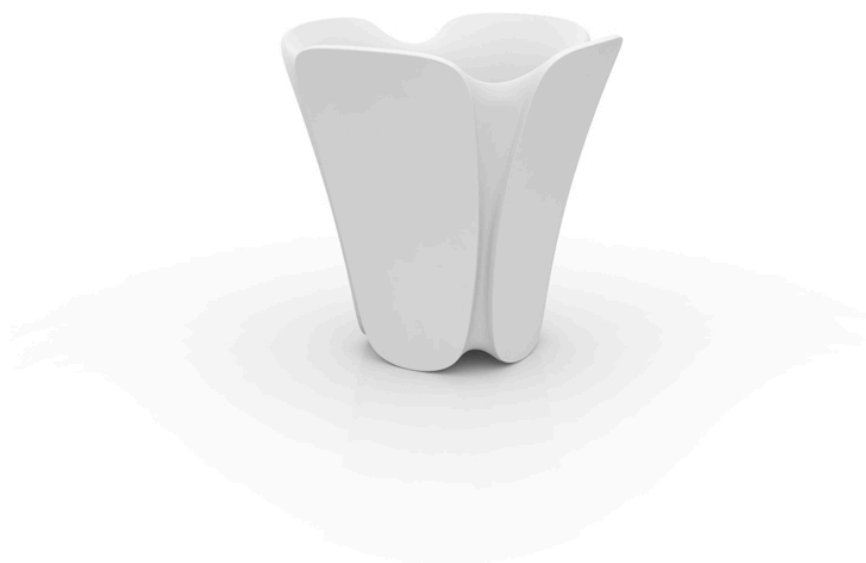

Pezzettina planter 85x85x85

by Archirivolto Design

Pezzettina outdoor furniture collection is designed by Archirivolto Design for Vondom. Is a collection inspired by nature, a thought and a unique inspiration that materialize in an original product with fluid and expressive forms.

Info

Description

Pot made of polyethylene resin by rotational moulding. 100% Recyclable. Item suitable for indoor and outdoor use. Available in different finishes.

Weight: 14 Kg

PEZZETTINA Maceta 85
PEZZETTINA Planter 85