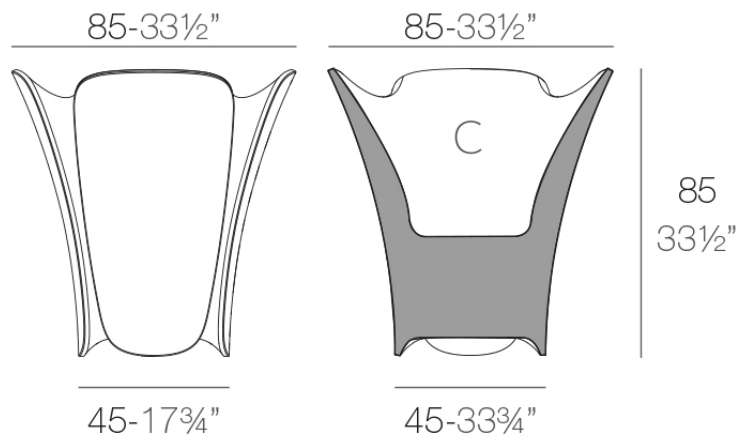

Info

Description

Pot made of polyethylene resin by rotational moulding. 100% Recyclable. Item suitable for indoor and outdoor use. Available in different finishes.

Weight: 14 Kg

PEZZETTINA Maceta 85
PEZZETTINA Planter 85

C = 78 L
C = 20½ gal

Finishes

finishes

Basic

Ref. 56008A

white 2001

black 2002

ecru 2003