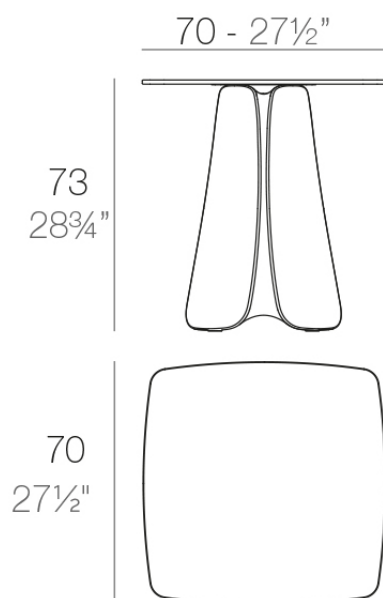

Info

Description

Made of polyethylene resin by rotational moulding. 100% Recyclable. Item suitable for indoor and outdoor use. Available in different finishes.

Weight: 30.4 Kg

PEZZETTINA Mesa 70x70

PEZZETTINA Dinning Table 27½"x27½"