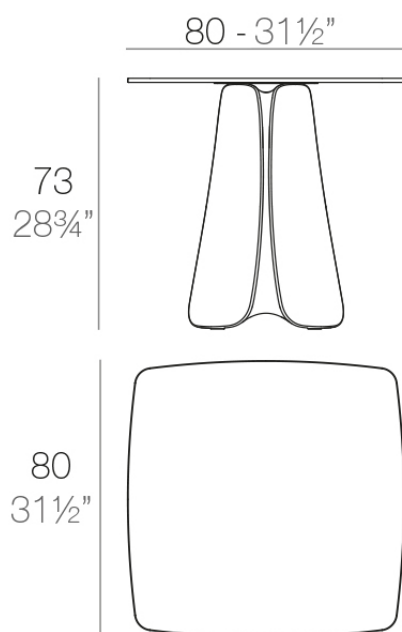

## Pezzettina table 80x80x73

by Archirivolto Design

Pezzettina outdoor furniture collection is designed by Archirivolto Design for Vondom. Is a collection inspired by nature, a thought and a unique inspiration that materialize in an original product with fluid and expressive forms.

### Description

Made of polyethylene resin by rotational moulding. 100% Recyclable. Item suitable for indoor and outdoor use. Available in different finishes.

Weight: 32.3 Kg

PEZZETTINA Mesa 80x80  
PEZZETTINA Dining Table 31 1/2"x31 1/2"