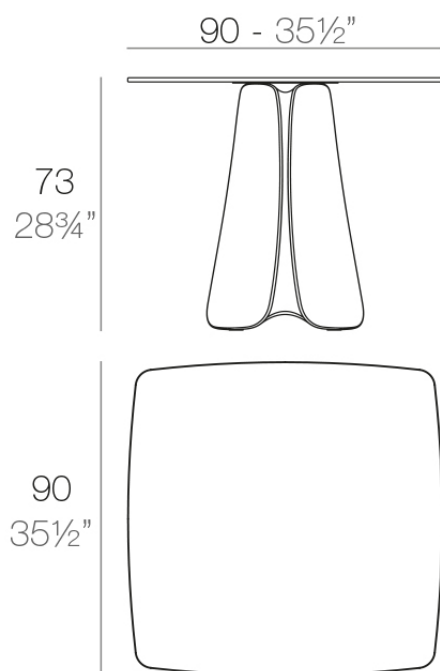

Pezzettina table 90x90x73

by Archirivolto Design

Pezzettina outdoor furniture collection is designed by Archirivolto Design for Vondom. Is a collection inspired by nature, a thought and a unique inspiration that materialize in an original product with fluid and expressive forms.

Info

Description

Made of polyethylene resin by rotational moulding. 100% Recyclable. Item suitable for indoor and outdoor use. Available in different finishes.

Weight: 35.8 Kg

PEZZETTINA Mesa 90x90

PEZZETTINA Dinning Table 35 1/2"x35 1/2"