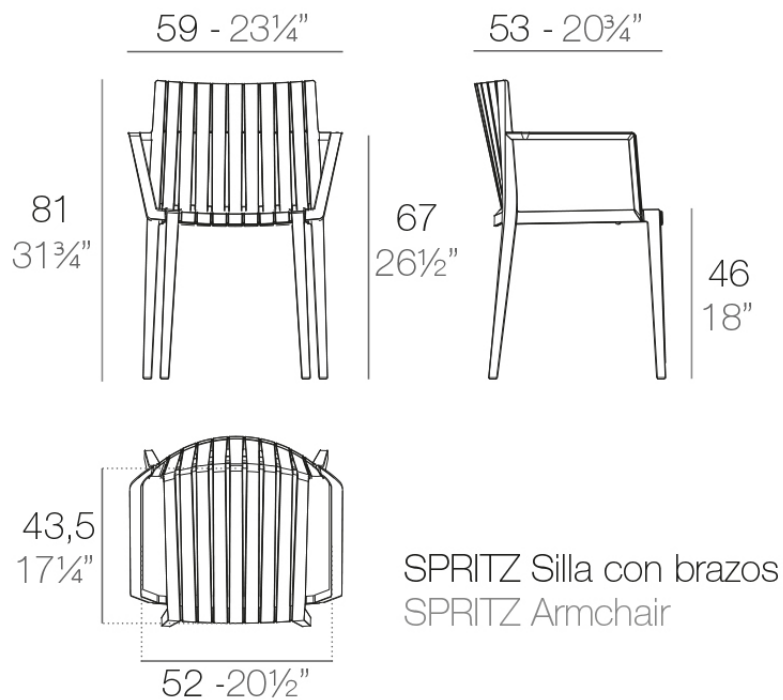

Info

Description

Made of injected polypropylene with fiber glass. Stackable. Available in several colors. Item suitable for indoor and outdoor use.

Weight: 5.76 Kg

Finishes

finishes

Basic

Ref. 56015