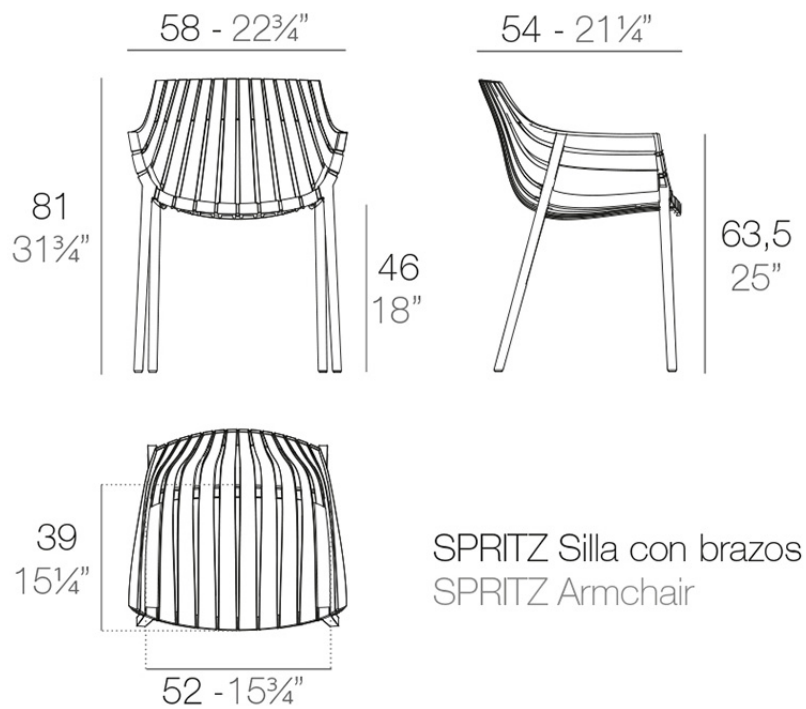

Info

Description

Made of injected polypropylene with fiber glass. Stackable. Available in several colors. Item suitable for indoor and outdoor use.

Weight: 6.01 Kg

Finishes

finishes

Basic

Ref. 56017

white

black

ecru

tortora

Available in various colors

fabric

BAIONA

Ref. 56017CO