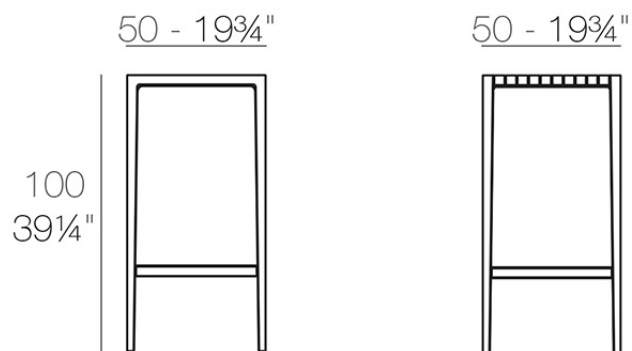

Info

Description

Made of injected polypropylene with fiber glass. Stackable. Available in several colors. Item suitable for indoor and outdoor use.

Weight: 8.23 Kg

SPRITZ Mesa Alta
SPRITZ Bar Table

Finishes