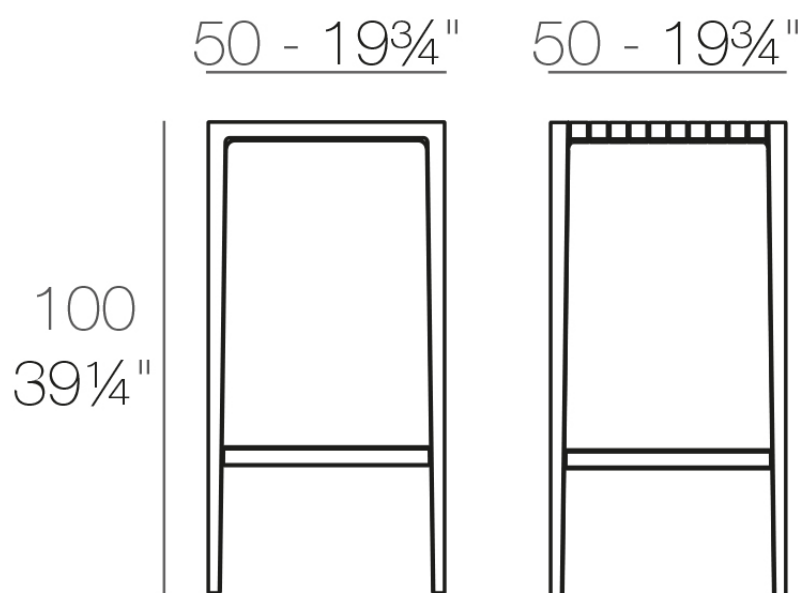

### Description

Made of injected polypropylene with fiber glass. Stackable. Available in several colors. Item suitable for indoor and outdoor use.

Weight: 8.23 Kg

SPRITZ Mesa Alta  
SPRITZ Bar Table