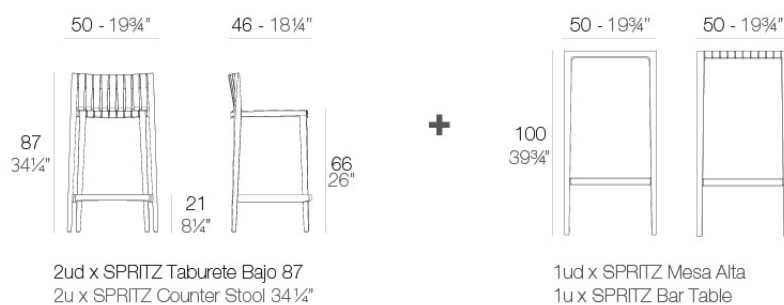

Spritz set of 2 bar stool+1 bar table

h:87cm

by Archirivolto Design

Spritz, designed by Archirivolto Design, captures the essence of summer evenings with a line of outdoor furniture that combines simplicity and functionality. Inspired by white beach fences and their delicate geometries, each piece brings a touch of freshness and elegance to an outdoor space.

Info

Description

Made of injected polypropylene with fiber glass. Stackable. Available in several colors. Item suitable for indoor and outdoor use.

Weight: 19.16 Kg

Finishes

finishes

Basic

Ref. 56021