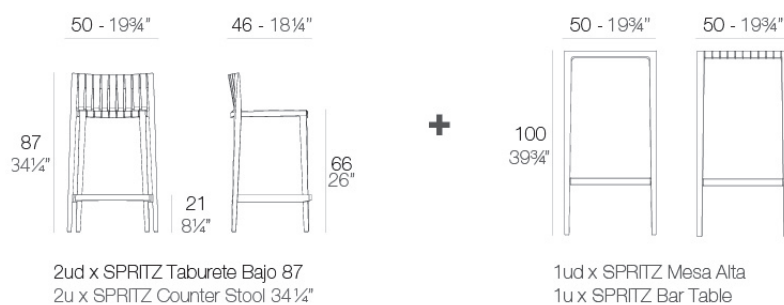

Spritz set of 2 bar stool+1 bar table

h:87cm

by Archirivolto Design

Spritz, designed by Archirivolto Design, captures the essence of summer evenings with a line of outdoor furniture that combines simplicity and functionality. Inspired by white beach fences and their delicate geometries, each piece brings a touch of freshness and elegance to an outdoor space.

Info

Description

Made of injected polypropylene with fiber glass. Stackable. Available in several colors. Item suitable for indoor and outdoor use.

Weight: 19.16 Kg

Finishes

finishes

BASIC PP
Ref. 56021

white