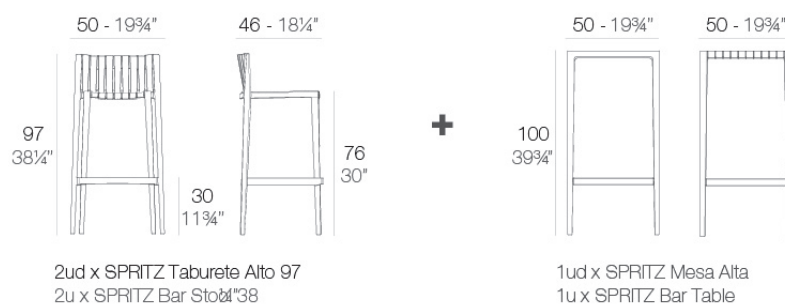

Spritz set of 1 bar table+2 bar stool

h:97cm

by Archirivolto Design

Spritz, designed by Archirivolto Design, captures the essence of summer evenings with a line of outdoor furniture that combines simplicity and functionality. Inspired by white beach fences and their delicate geometries, each piece brings a touch of freshness and elegance to an outdoor space.

Info

Description

Made of injected polypropylene with fiber glass. Stackable. Available in several colors. Item suitable for indoor and outdoor use.

Weight: 19.26 Kg

Finishes

finishes

Basic

Ref. 56022