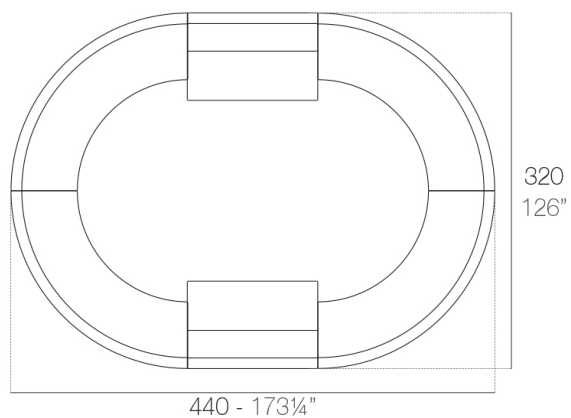

Combinations

---

2 x 56023 120 Barra - 120 Counter
4 x 56002 Barra curva - Curved counter