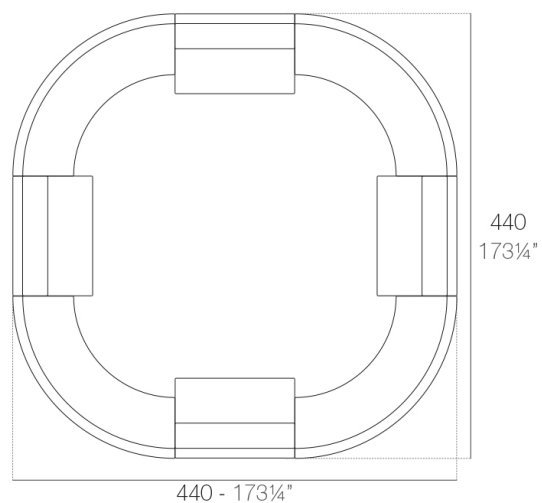

4 x 56023 120 Barra - 120 Counter
4 x 56002 Barra curva - Curved counter