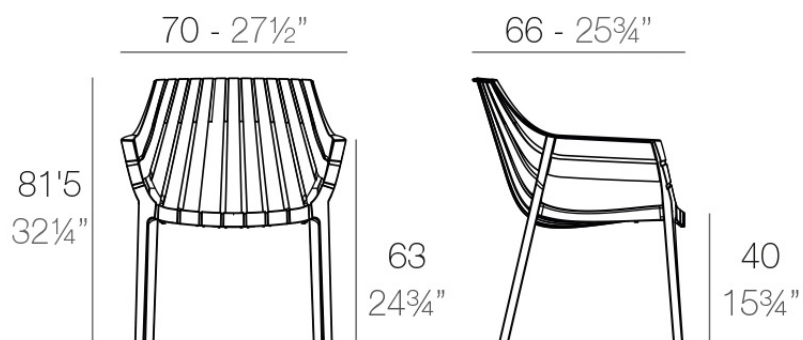

Info

Description

Made of injected polypropylene with fiber glass. Stackable. Available in several colors. Item suitable for indoor and outdoor use.

Weight: 6.58 Kg

SPRITZ Sillón
SPRITZ Lounge Chair

Finishes