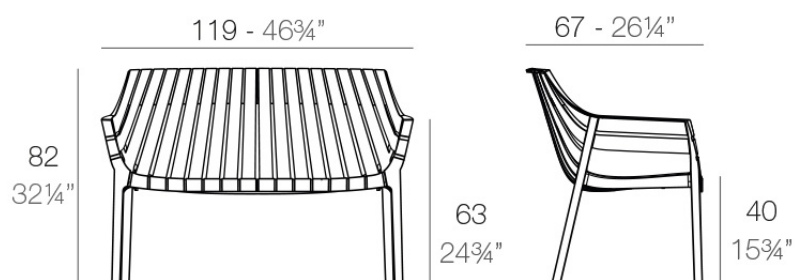

### Description

Made of injected polypropylene with fiber glass. Stackable. Available in several colors. Item suitable for indoor and outdoor use.

Weight: 12.36 Kg

SPRITZ Sofá  
SPRITZ Sofa