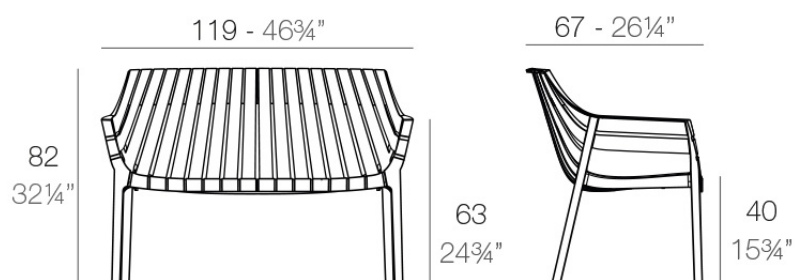

Info

Description

Made of injected polypropylene with fiber glass. Stackable. Available in several colors. Item suitable for indoor and outdoor use.

Weight: 12.36 Kg

SPRITZ Sofá
SPRITZ Sofa