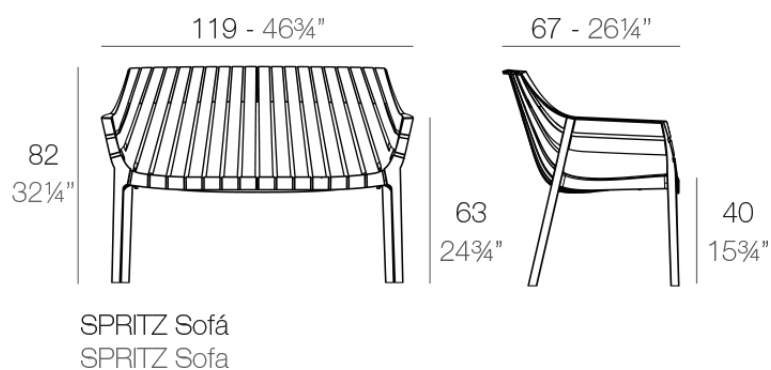

Info

Description

Made of injected polypropylene with fiber glass. Stackable. Available in several colors. Item suitable for indoor and outdoor use.

Weight: 12.36 Kg

Finishes

finishes

Basic

Ref. 56025