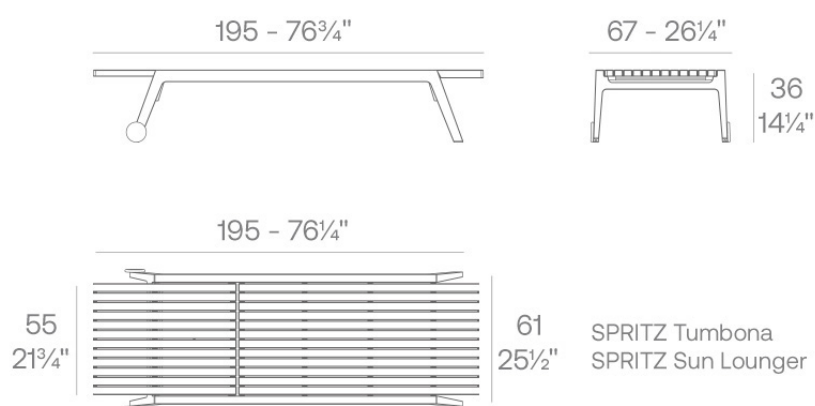

Info

Description

Made of injected polypropylene with fiber glass. Stackable. Available in several colors. Item suitable for indoor and outdoor use.

Weight: 18.49 Kg

Finishes

finishes

Basic

Ref. 56027