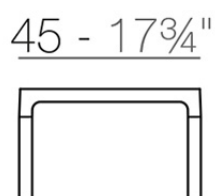

Info

Description

Weight: 2.64 Kg

SPRITZ Mesa Tumbona
SPRITZ Sun Lounger Table

Finishes

finishes

Basic

Ref. 56028