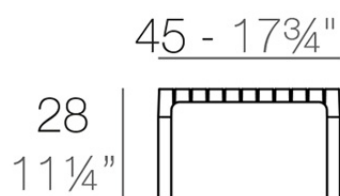

Info

Description

Weight: 2.64 Kg

SPRITZ Mesa Tumbona
SPRITZ Sun Lounger Table

Finishes

finishes

Basic

Ref. 56028