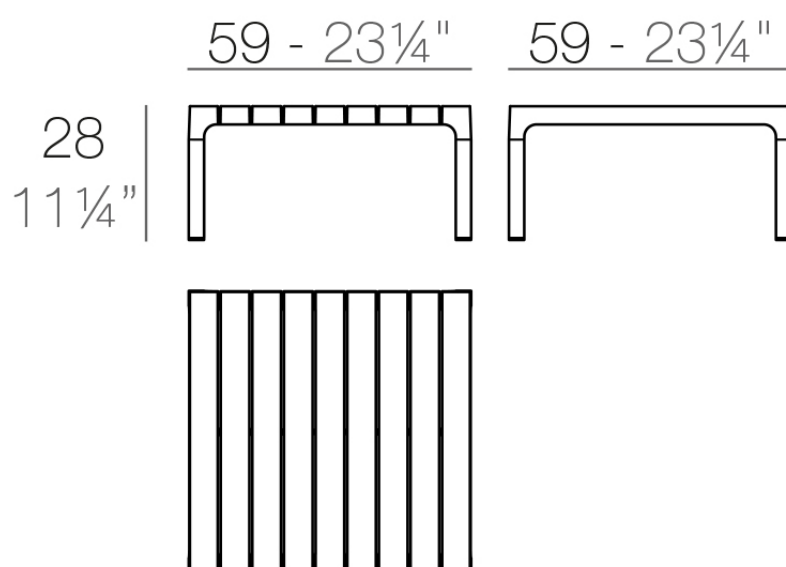

Spritz table 59x59x28

by Archirivolto Design

Spritz, designed by Archirivolto Design, captures the essence of summer evenings with a line of outdoor furniture that combines simplicity and functionality. Inspired by white beach fences and their delicate geometries, each piece brings a touch of freshness and elegance to an outdoor space.

Info

Description

Weight: 4.64 Kg

SPRITZ Mesa Tumbona
SPRITZ Sun Lounger Table

Finishes

finishes

Basic

Ref. 56029