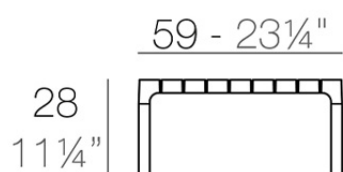

Info

Description

Weight: 4.64 Kg

SPRITZ Mesa Tumbona
SPRITZ Sun Lounger Table