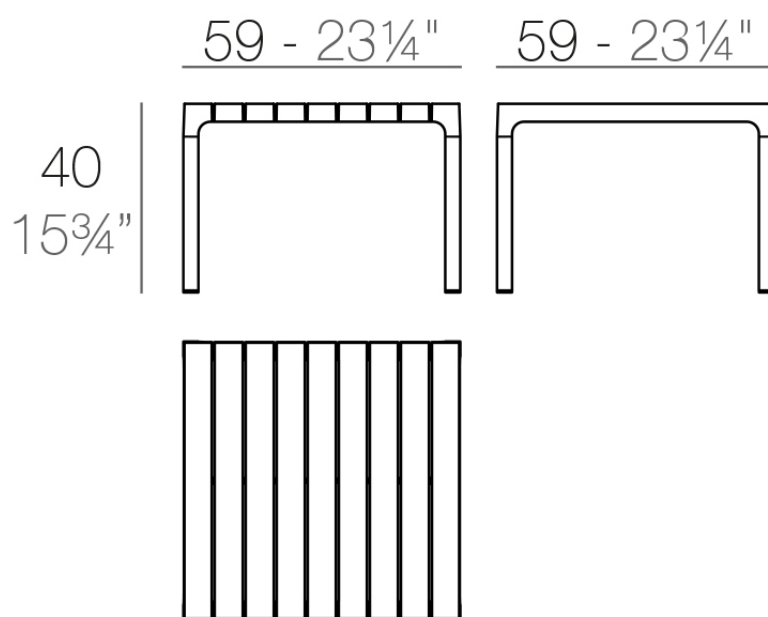

Spritz table 59x59x40

by Archirivolto Design

Spritz, designed by Archirivolto Design, captures the essence of summer evenings with a line of outdoor furniture that combines simplicity and functionality. Inspired by white beach fences and their delicate geometries, each piece brings a touch of freshness and elegance to an outdoor space.

Info

Description

Weight: 4.84 Kg

SPRITZ Mesa Baja
SPRITZ Low Table

Finishes

finishes

Basic

Ref. 56030